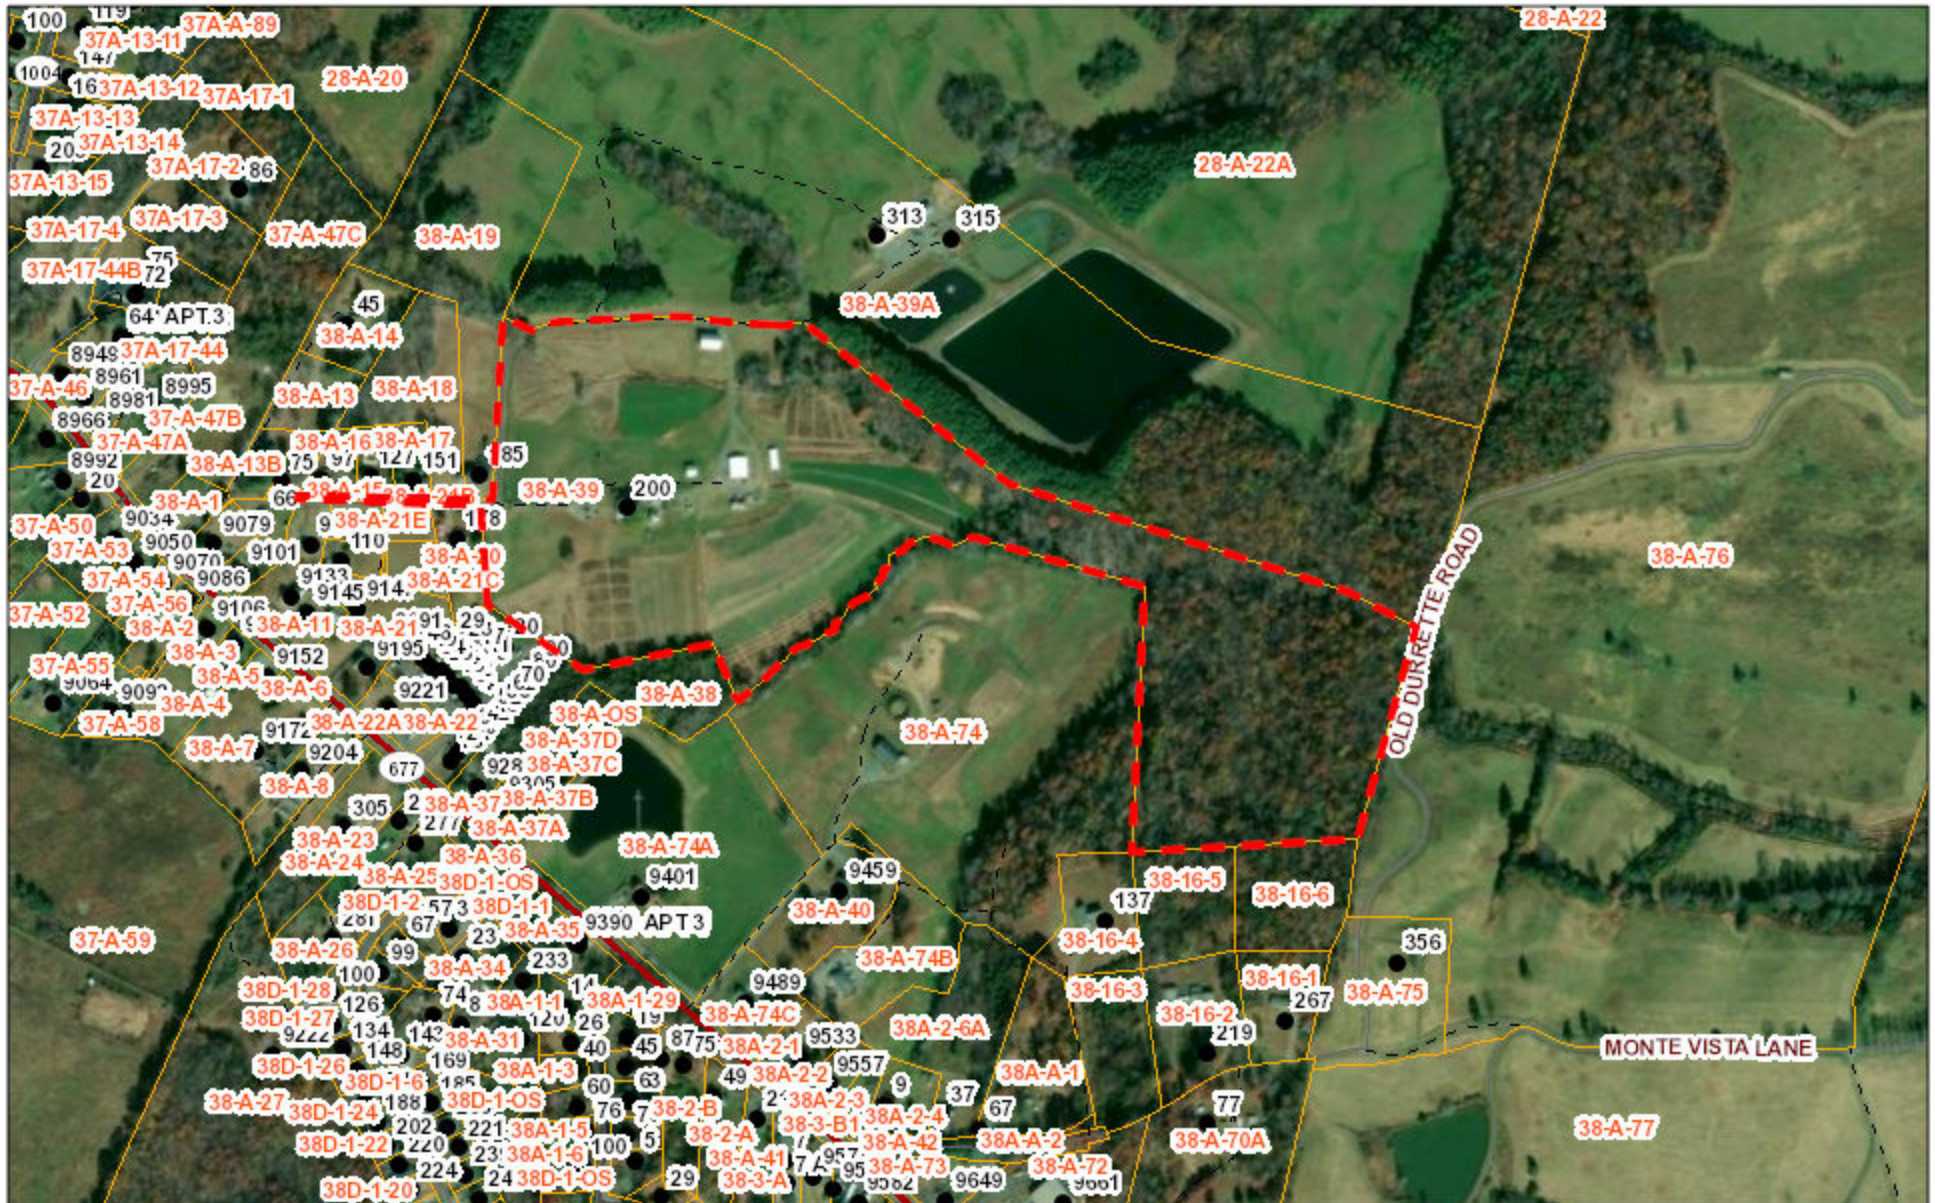

# Greene County, VA WebGIS Parcels - Name: 38 A 39

April 13, 2026

Zoning Districts

	B-2		C-1		M-2		R-1		R-3		SNP		
	A-1		B-3		M-1		PUD		R-2		RC-1		SR
	B-1												

Sources: Esri, HERE, Garmin, Intermap, Inetmap, Inc., Microsoft, GEBCO, USGS, FAO, NPS, MRCAN, Geobase, IGN, Kadaster NL, Ordnance Survey, Esri

# Greene County, VA WebGIS Parcels - Name: 38 A 39

April 13, 2026

# Greene County, VA WebGIS Parcels - Name: 38 A 39

May 4, 2026

Source: Esri, Vantor, Earthstar Geographics, and the GIS User Community