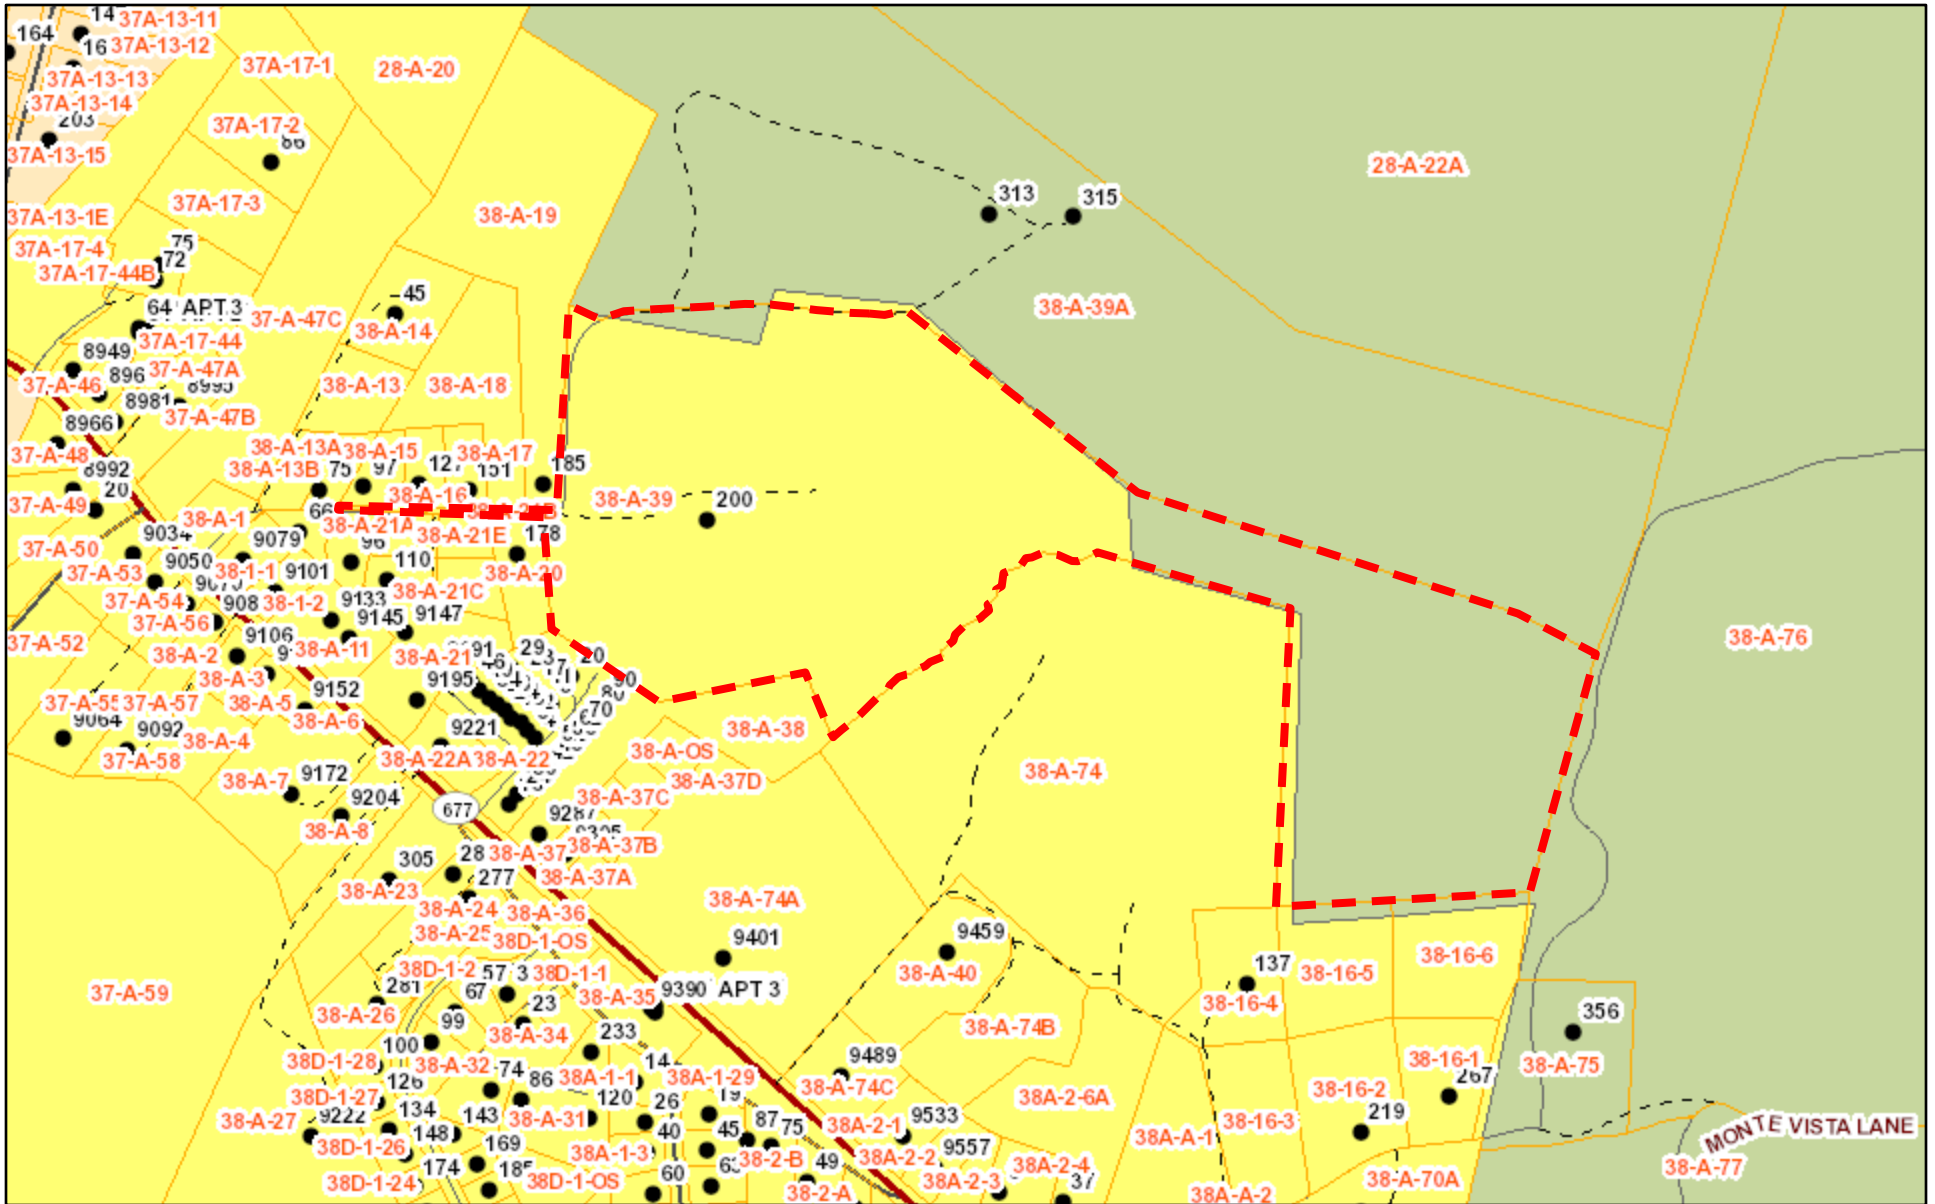

# Greene County, VA WebGIS Parcels - Name: 38 A 39

April 13, 2026

Zoning Districts

	B-2		C-1		M-2		R-1		R-3		SNP		
	A-1		B-3		M-1		PUD		R-2		RC-1		SR
	B-1												

Sources: Esri, HERE, Garmin, Intermap, Inetmap, Inc., Microsoft, GEBCO, USGS, FAO, NPS, MRCAN, Geobase, IGN, Kadaster NL, Ordnance Survey, Esri

# Greene County, VA WebGIS Parcels - Name: 38 A 39

April 13, 2026

# Greene County, VA WebGIS Parcels - Name: 38 A 39

May 4, 2026

Source: Esri, Vantor, Earthstar Geographics, and the GIS User Community