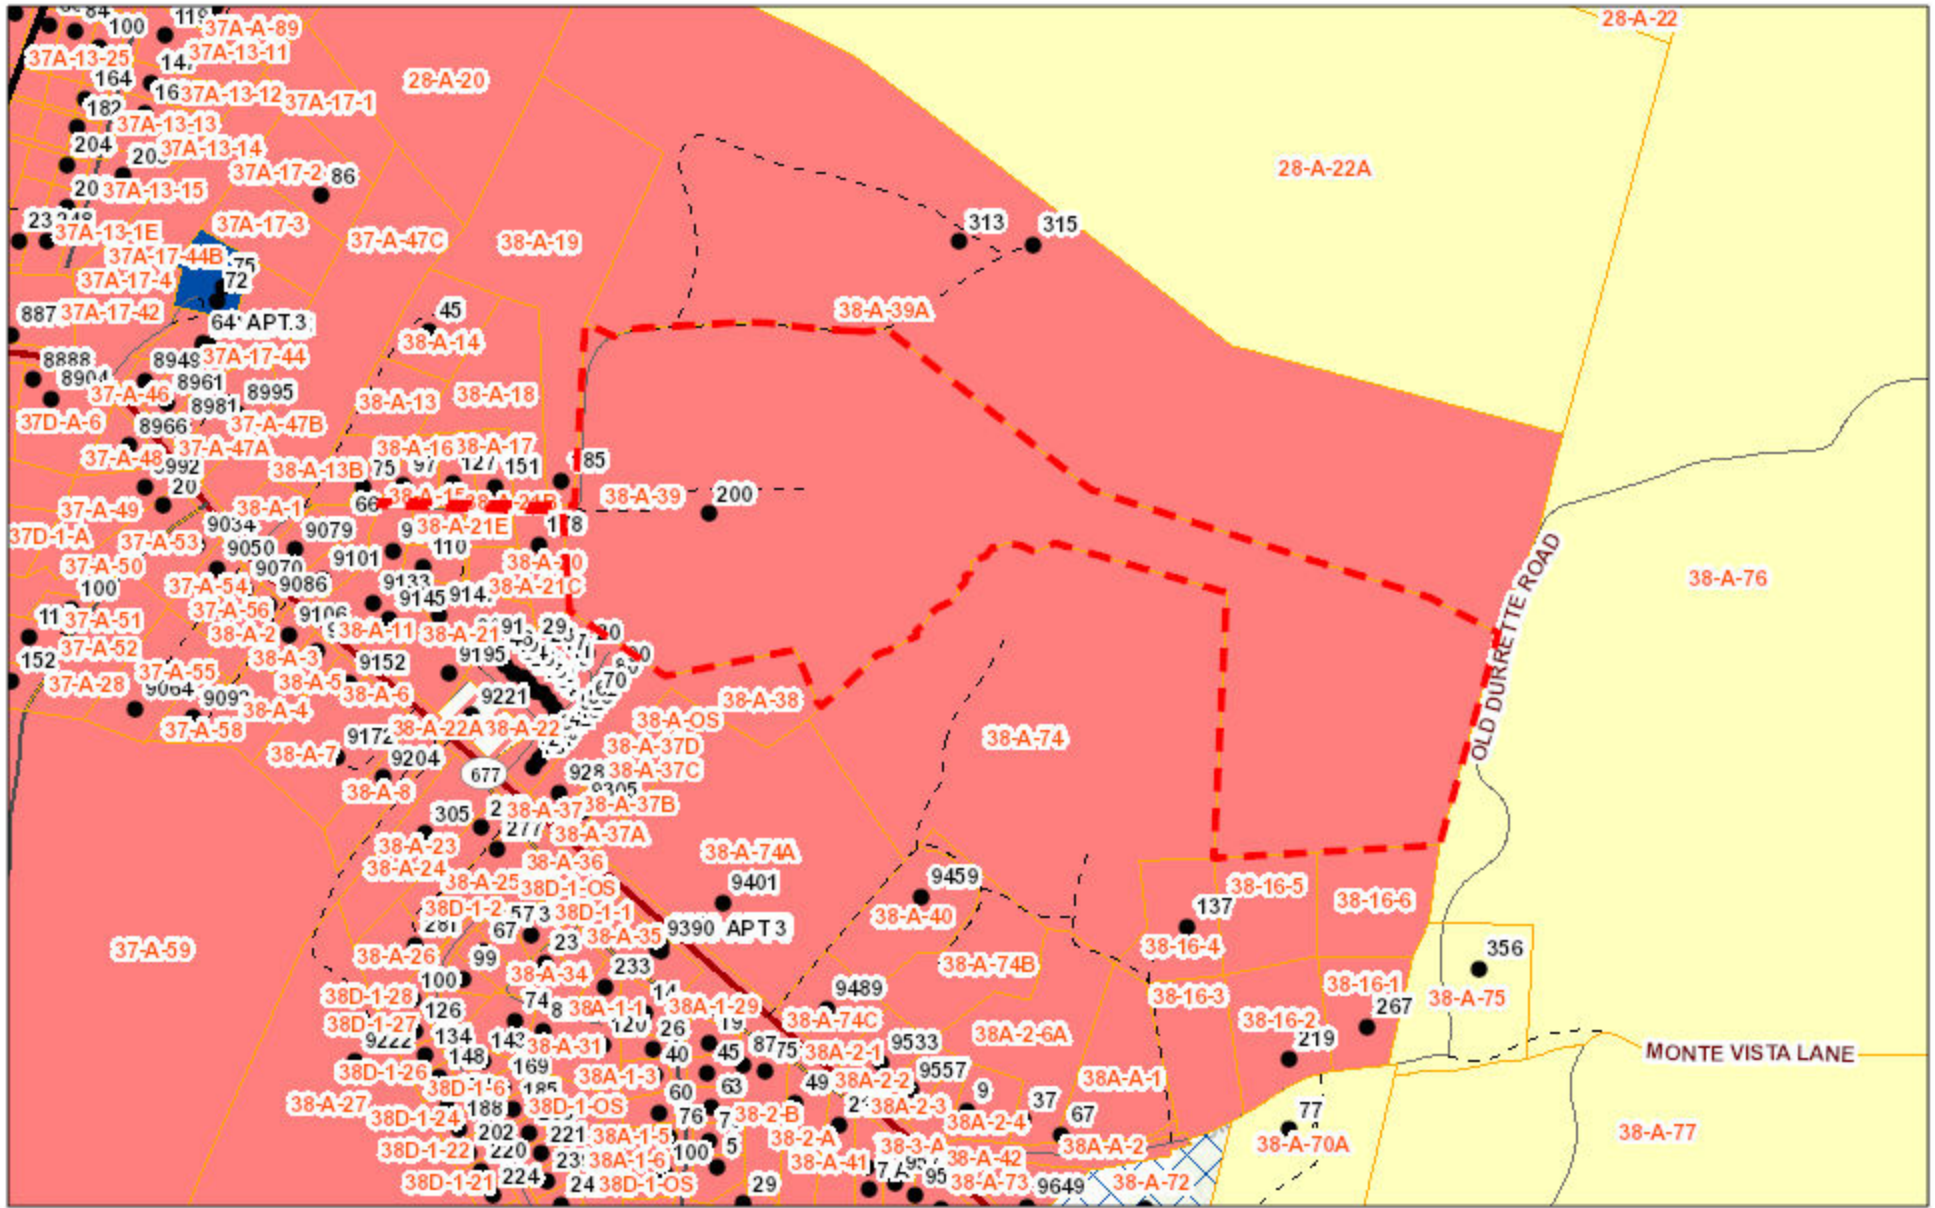

# Greene County, VA WebGIS Parcels - Name: 38 A 39

April 13, 2026

Zoning Districts

	B-2		C-1		M-2		R-1		R-3		SNP		
	A-1		B-3		M-1		PUD		R-2		RC-1		SR
	B-1												

Sources: Esri, HERE, Garmin, Intermap, Inetmap, Inc., Microsoft, GEBCO, USGS, FAO, NPS, MRCAN, Geobase, IGN, Kadaster NL, Ordnance Survey, Esri

# Greene County, VA WebGIS Parcels - Name: 38 A 39

April 13, 2026

# Greene County, VA WebGIS Parcels - Name: 38 A 39

May 4, 2026

Source: Esri, Vantor, Earthstar Geographics, and the GIS User Community